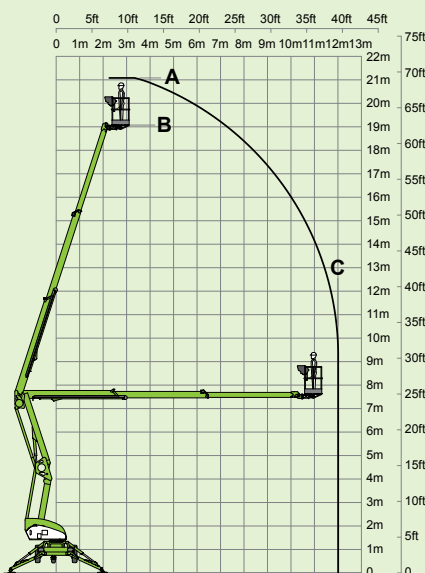

niftylift

210

(A) 21m
69ft

(B) 19m
62ft 6in

(C) 12m
39ft 6in

225kg
500lbs

1.4m x 0.7m
4ft 7in x 2ft 4in

100°

(D) 2.27m
7ft 5in

(F) 1.8m
5ft 11in

(G) 4.3m
14ft 1in

(J) 6.95m
22ft 10in

3495kg
7700lbs

niftylift.com.au

NIFTYLIFT PTY
11 Kennington Drive,
Tomago,
NSW 2322,
Australia
www.niftylift.com.au
e-mail: jking@niftylift.com.au
Tel.: +61 (0) 2 4964 9765
Fax: +61 (0) 2 4964 9714