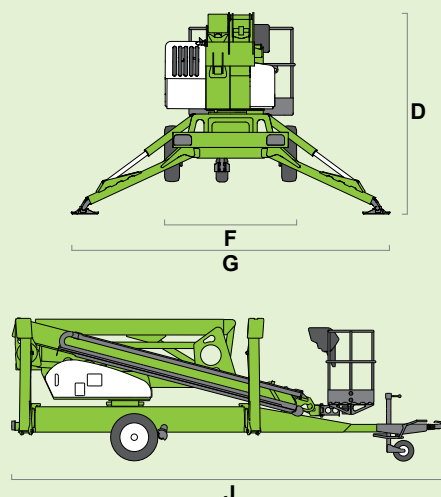

niftylift

210

(A) 21m
69ft

(B) 19m
62ft 6in

(C) 12m
39ft 6in

225kg
500lbs

1.4m x 0.7m
4ft 7in x 2ft 4in

100°

(D) 2.27m
7ft 5in

(F) 1.8m
5ft 11in

(G) 4.3m
14ft 1in

(J) 6.95m
22ft 10in

3495kg
7700lbs

niftylift.com.au

NIFTYLIFT PTY
11 Kennington Drive,
Tomago,
NSW 2322,
Australia
www.niftylift.com.au
e-mail: jking@niftylift.com.au
Tel.: +61 (0) 2 4964 9765
Fax: +61 (0) 2 4964 9714