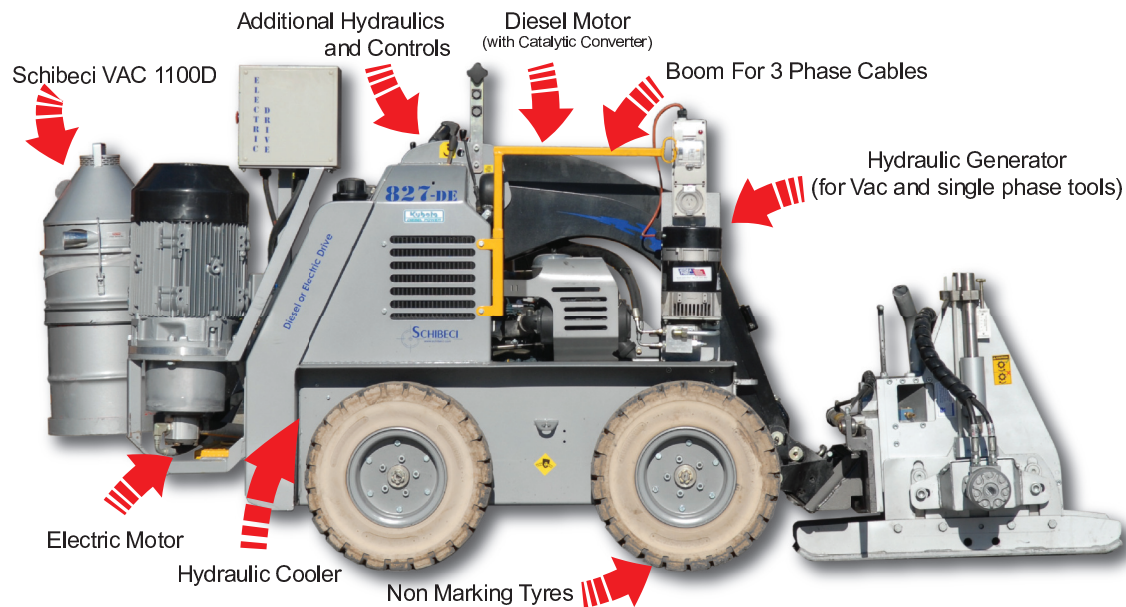

Schibeci 827DE and it's attachments

Milling Attachments

Roadworks

Grinding Attachments

Line Removal & Trip Hazard Removal

SCHIBECI 827DE - MINI SKID STEER

Polishing Attachments

Power Grinder 7500

Schibeci 16PE and it's attachments

Milling

Grinding

Polishing

Power Edger 2000 Milling, Grinding & Polishing

Power Edger 2000 (Milling Mode)

Power Edger 2000 (Grinding Mode)

Power Grinder 7500 Grinding & Polishing

Power Grinder 7500