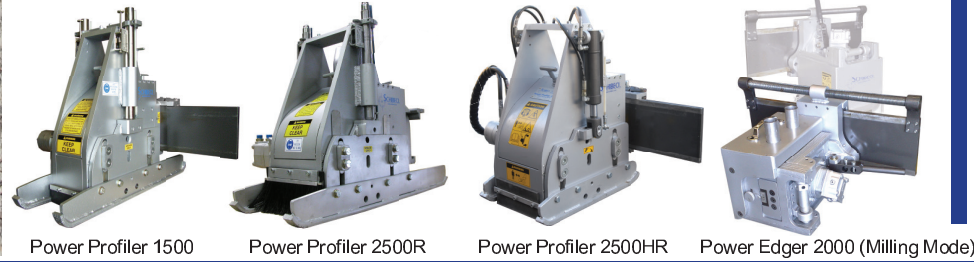

Schibeci 827DE and it's attachments

Milling Attachments

Roadworks

Grinding Attachments

Line Removal & Trip Hazard Removal

SCHIBECI 827DE - MINI SKID STEER

Polishing Attachments

Power Grinder 7500

Schibeci 16PE and it's attachments

Milling

Grinding

Polishing

Power Edger 2000 Milling, Grinding & Polishing

Power Edger 2000 (Milling Mode)

Power Edger 2000 (Grinding Mode)

Power Grinder 7500 Grinding & Polishing

Power Grinder 7500