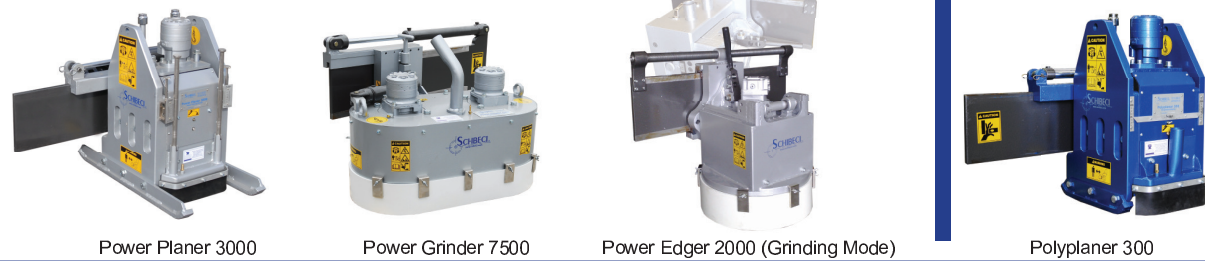

Schibeci 827DE and it's attachments

Milling Attachments

Roadworks

Grinding Attachments

Line Removal & Trip Hazard Removal

SCHIBECI 827DE - MINI SKID STEER

Polishing Attachments

Power Grinder 7500

Schibeci 16PE and it's attachments

Milling

Grinding

Polishing

Power Edger 2000 Milling, Grinding & Polishing

Power Edger 2000 (Milling Mode)

Power Edger 2000 (Grinding Mode)

Power Grinder 7500 Grinding & Polishing

Power Grinder 7500